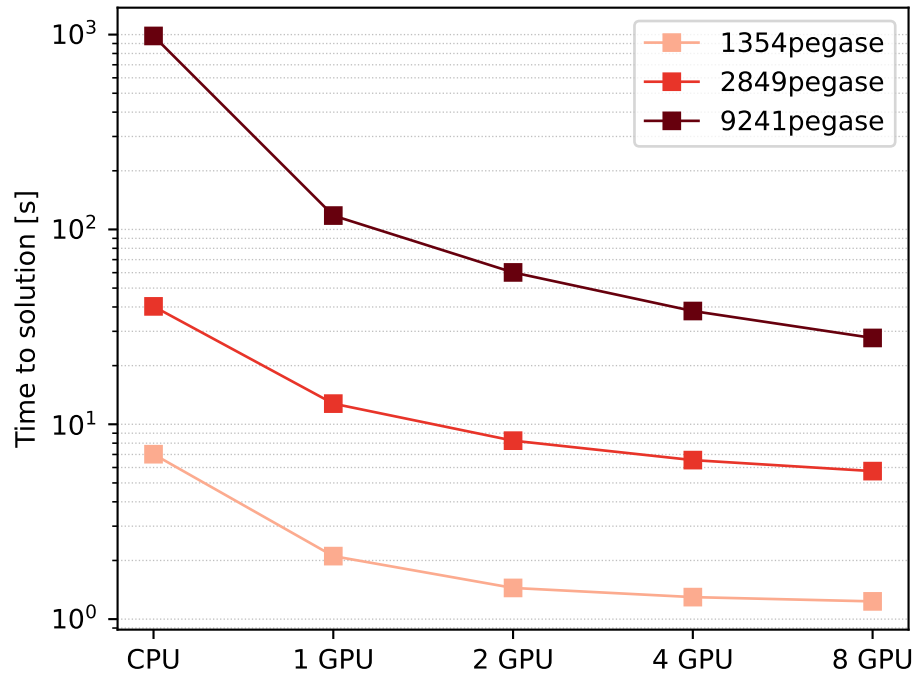

Benchmark

Performance profile, 9241pegase